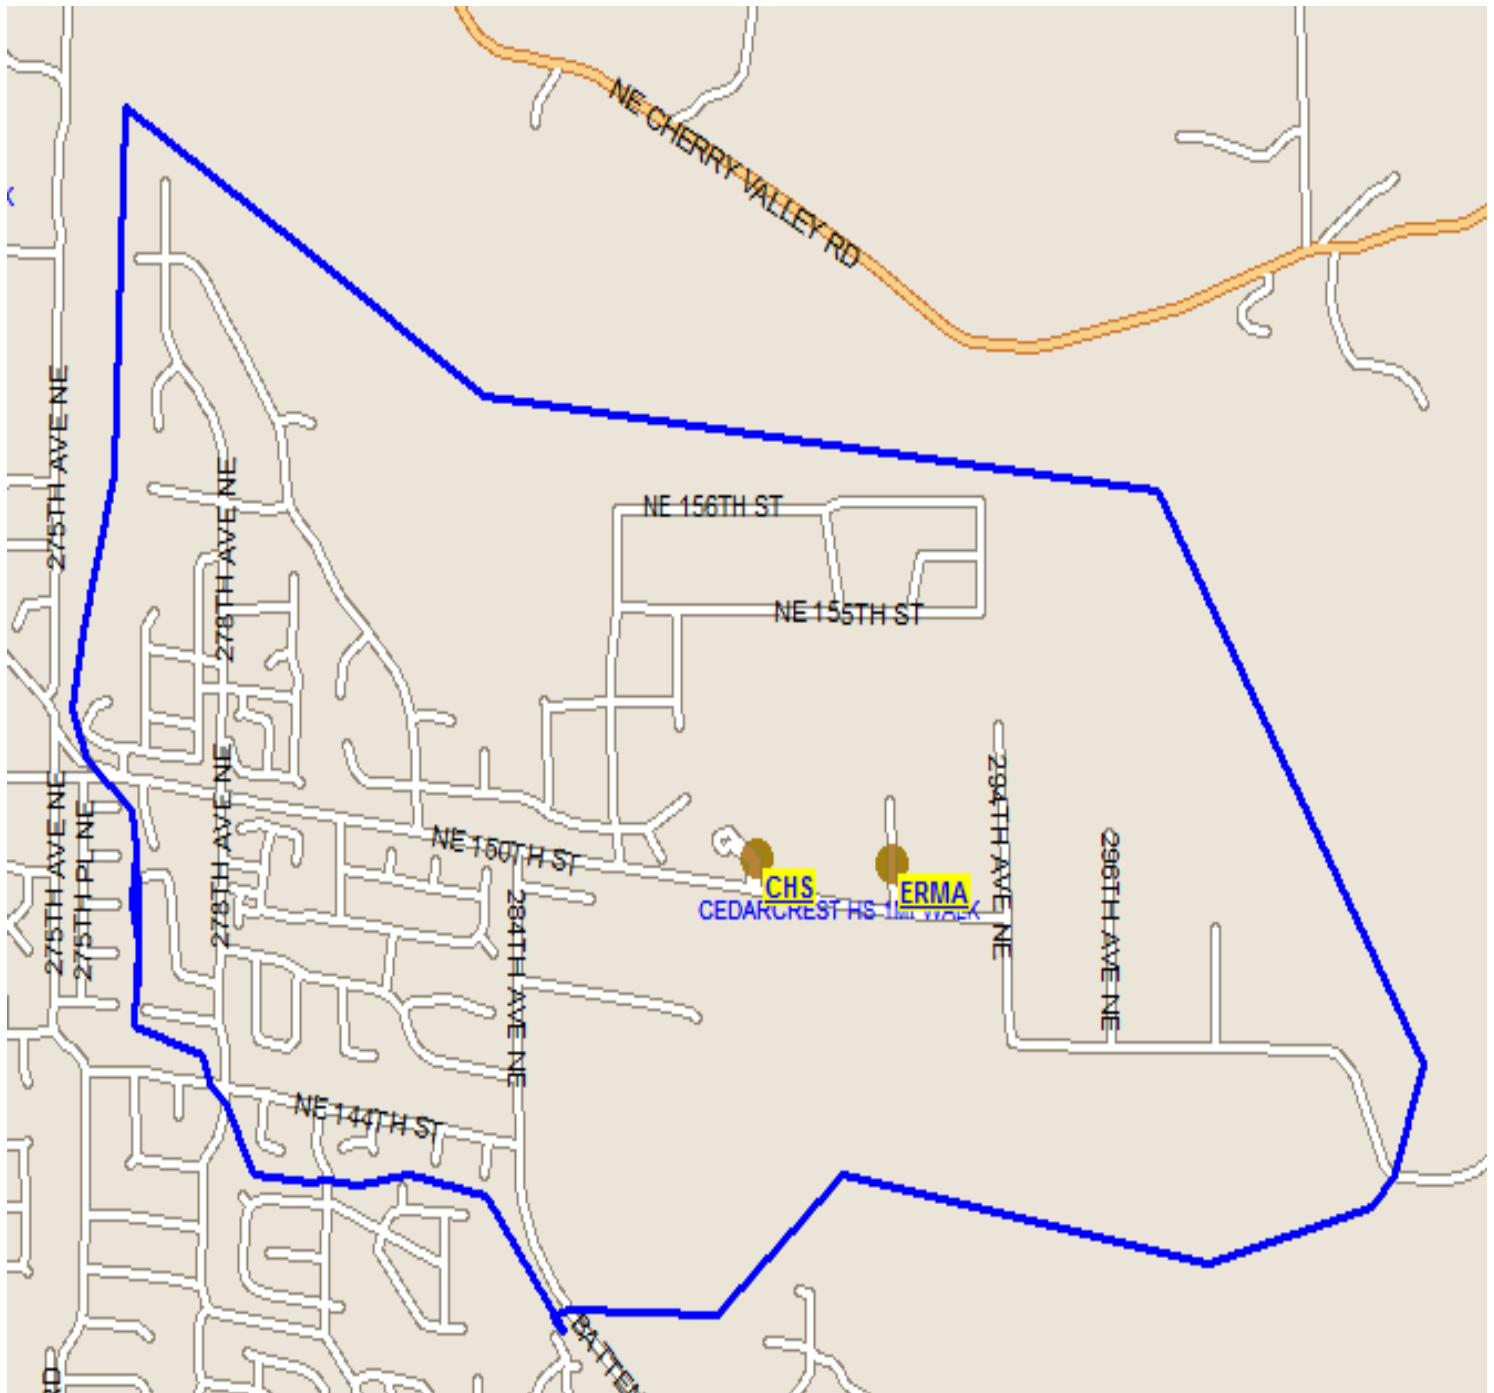

Cedarcrest High School One Mile Walking 2018- 2019 Riverview SD

 One Mile Walking Area Outline = Students living inside the blue outline, walk to and from school. No bus stops in this area unless colored in pink.

 Unsafe One Mile Walking Area = Bus stops in the shaded pink areas.

All students living outside of the blue outline are bused to school.

Cedarcrest High School students living inside the blue outline have safe walking routes to and from school. There are no bus stops for CHS inside the Blue outline.