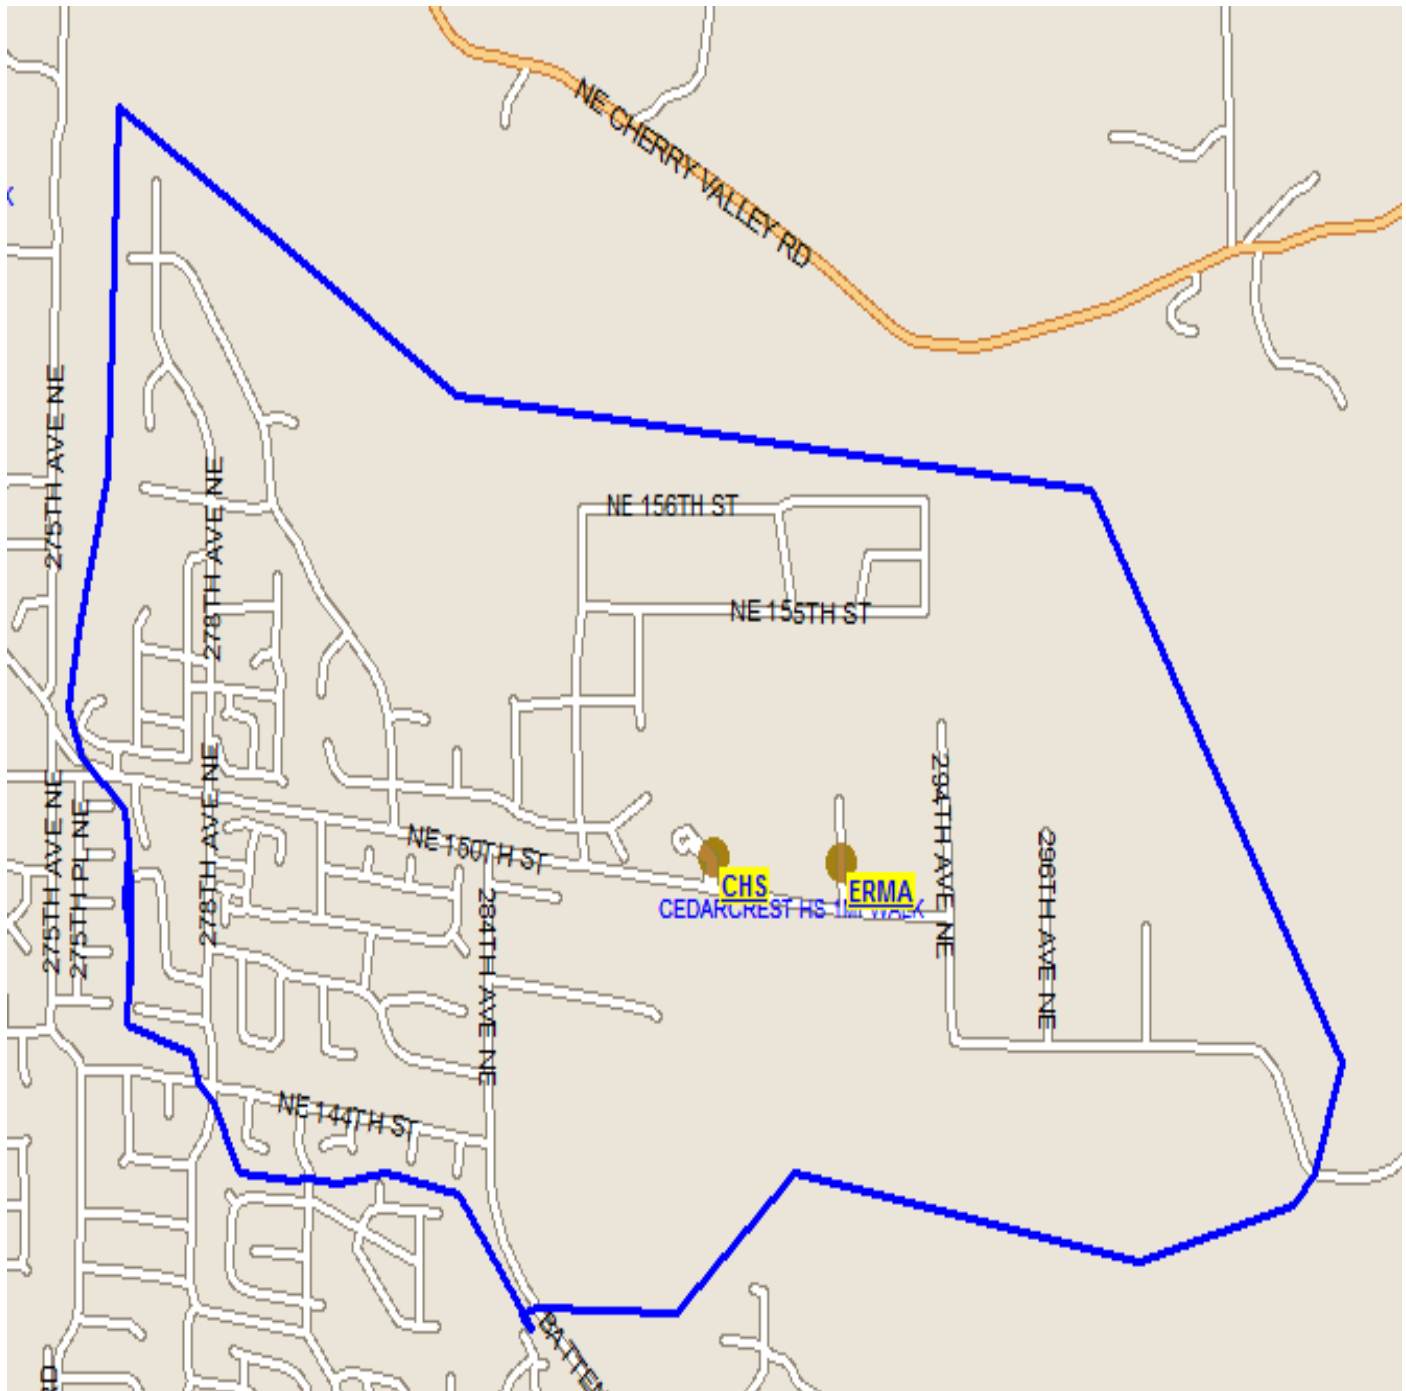

# Eagle Rock Multi-Age School One Mile Walking 2018- 2019 Riverview SD

 One Mile Walking Area Outline = Students living inside the blue outline, walk to and from school. No bus stops in this area unless colored in pink.

 Unsafe One Mile Walking Area = Bus stops in the shaded pink areas.

All students living outside of the blue outline are bused to school.

**Eagle Rock Elementary students living inside the blue outline have safe walking routes to and from school. There are no bus stops for ERMA inside the blue outline.**