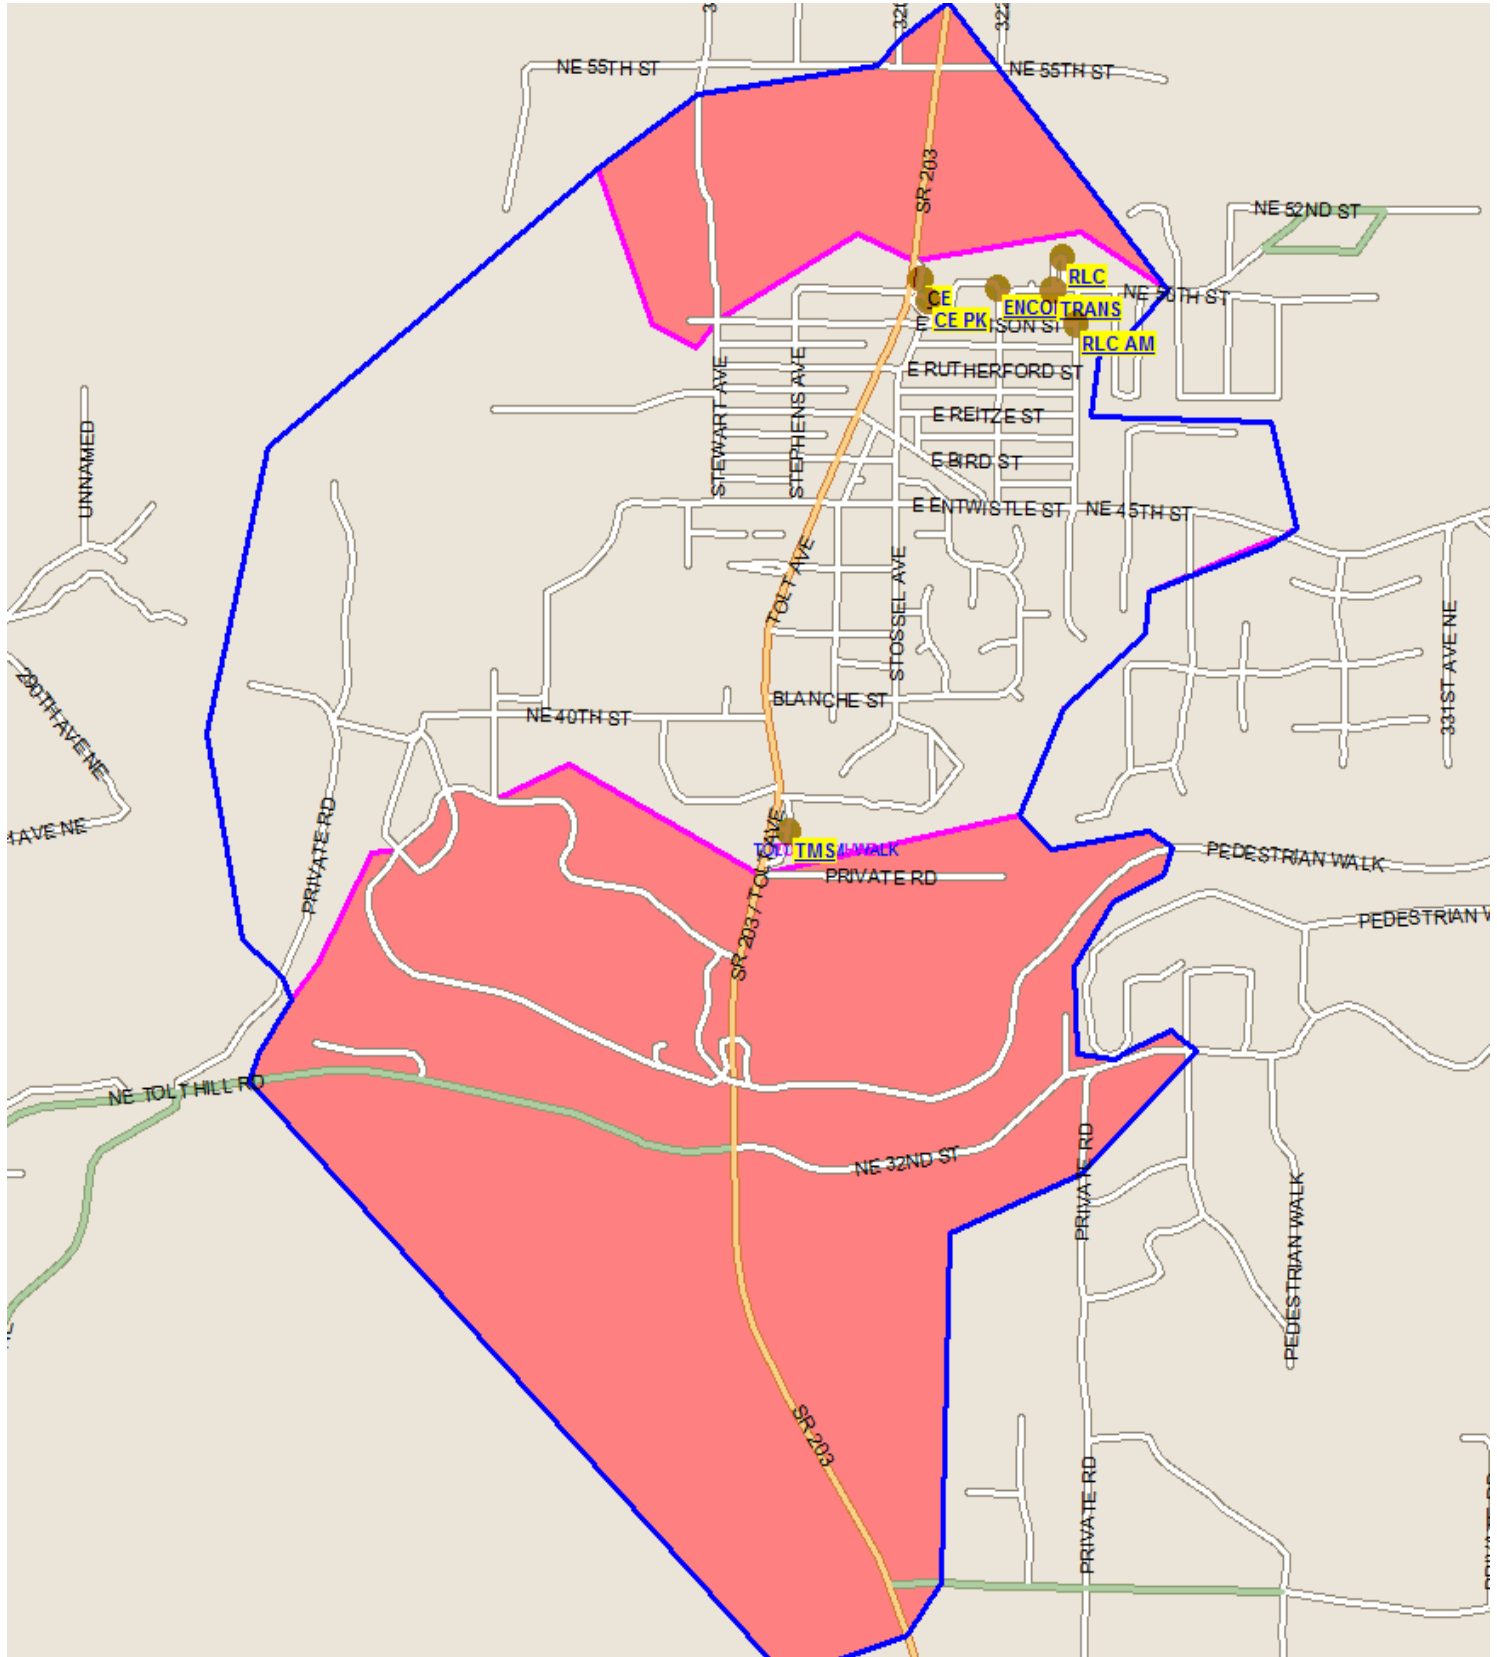

Tolt Middle School One Mile Walking Area 2018- 2019 Riverview SD

 One Mile Walking Area Outline = Students living inside the blue outline, walk to and from school. No bus stops in this area unless colored in pink.

 Unsafe One Mile Walking Area = Bus stops in the pink areas.

All students living outside of the blue outline are bused to school.